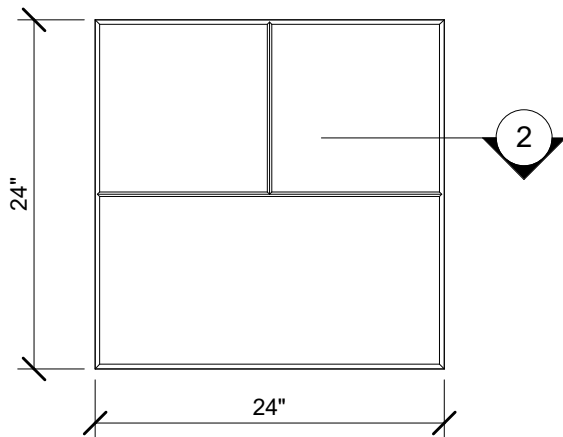

1 SIDE VIEW
1" = 1'-0"

2 EDGE DETAIL
3" = 1'-0"

3 PLAN VIEW
1" = 1'-0"

4 END VIEW
1" = 1'-0"

123 Columbia Court N. Chaska, MN 55318
www.acousticalsurfaces.com
1-800-854-2948

PRODUCT LINE: 2" Envirocoustic Design Panels - 2ft x 2ft - Beveled Edge - Panes