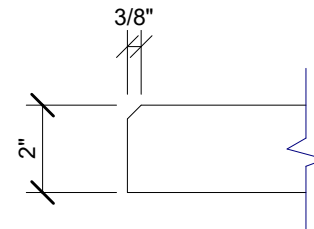

1 SIDE VIEW
1" = 1'-0"

2 EDGE DETAIL
3" = 1'-0"

3 PLAN VIEW
1" = 1'-0"

4 END VIEW
1" = 1'-0"

123 Columbia Court N. Chaska, MN 55318
www.acousticalsurfaces.com
1-800-854-2948

PRODUCT LINE: 2" Envirocoustic Design Panels - 2ft x 2ft - Beveled Edge - Panes